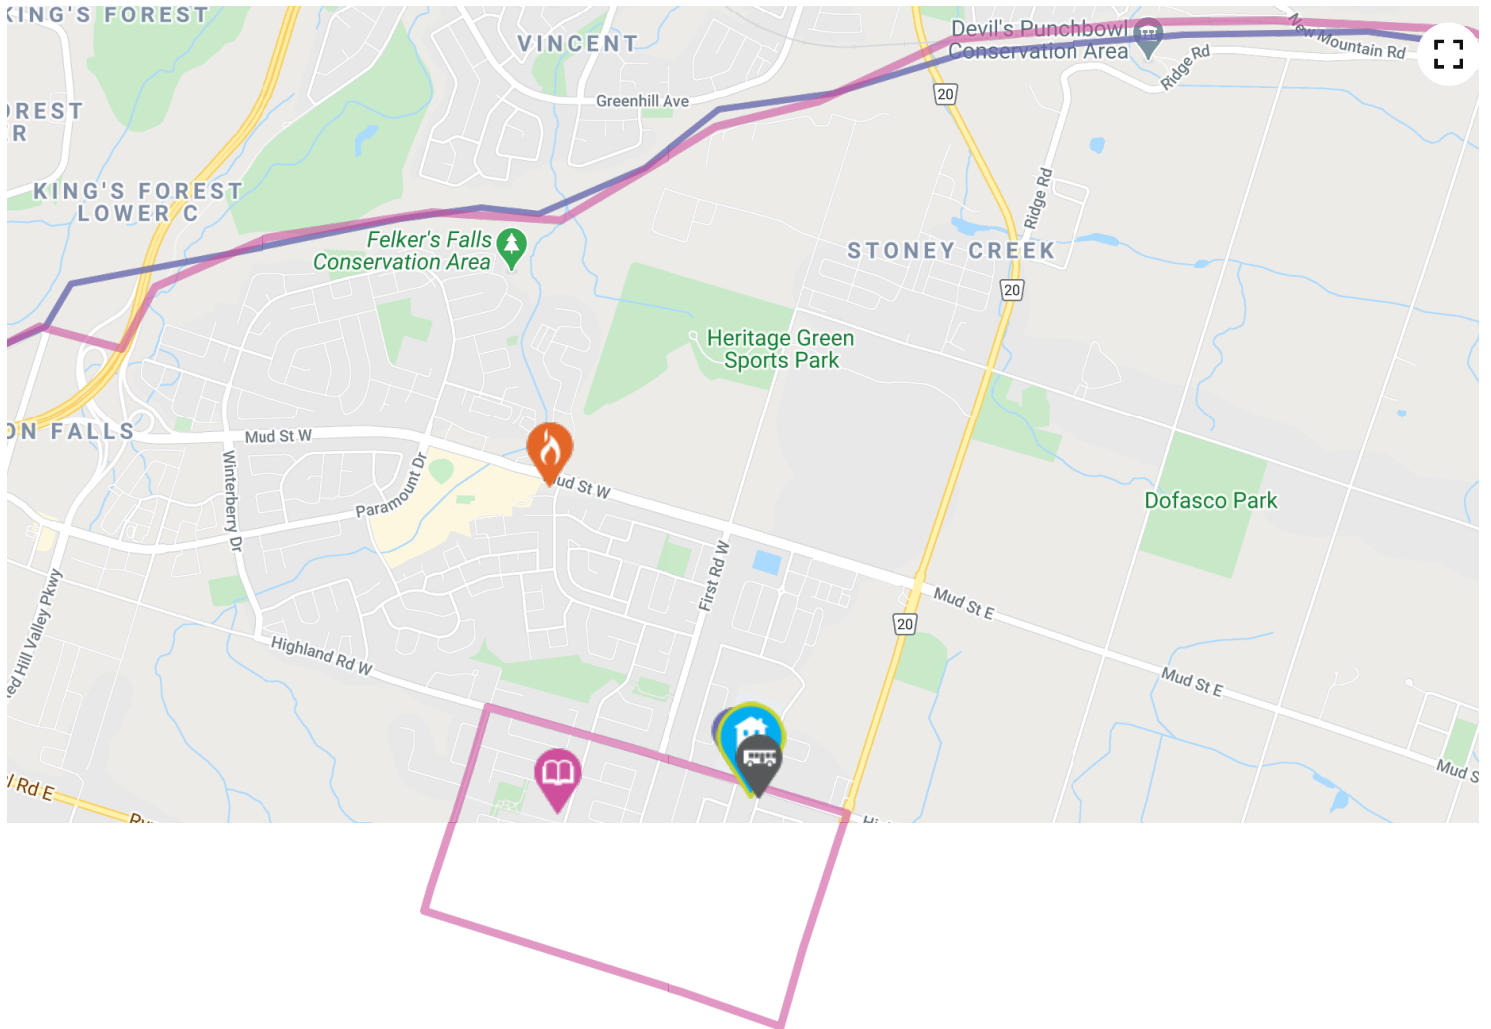

How We Determine Our HoodQ Scores

SchoolQ Scores are based on publicly available provincial standardized testing results, aggregated at the school level, standardized, weighted, and rescaled to generate a score out of 10.

The Parks & Recreation Score is based on two factors - the number of parks and recreation centres near this address and the number of facilities available at those locations.

The Transit Score is based on proximity to public transit access points, both Street-Level and Rail, including buses, streetcars, subways, and trains.

The Safety Score is based on proximity to emergency service agencies, specifically Fire Stations, Police Stations, and Hospitals.

The Convenience Score is based on proximity to Gas Stations, Pharmacies, and Grocery Stores.